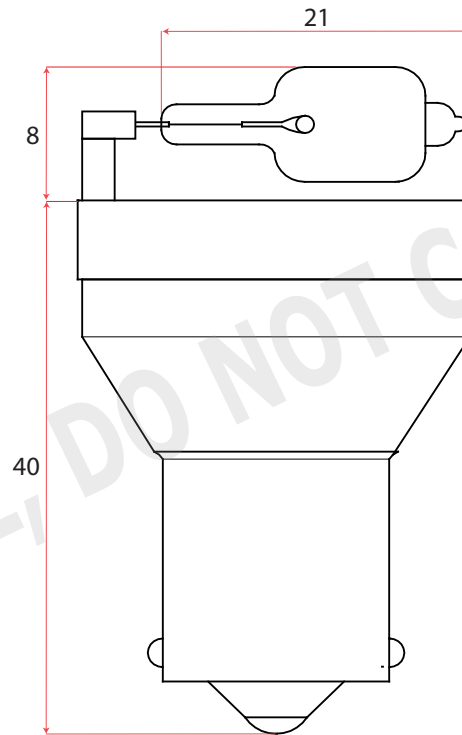

TOP VIEW

SIDE VIEW

BOTTOM VIEW

+ / - 5% All Dimensions In MM

Part Number	05-007A
Voltage	12v
Testing Voltage	13.2v
Wattage	20w ± 10%
Lumen	300LM ± 12%
Life	200 Hours
Base Type	BA15s
Sound Output	85dB

CurrentCare Ltd