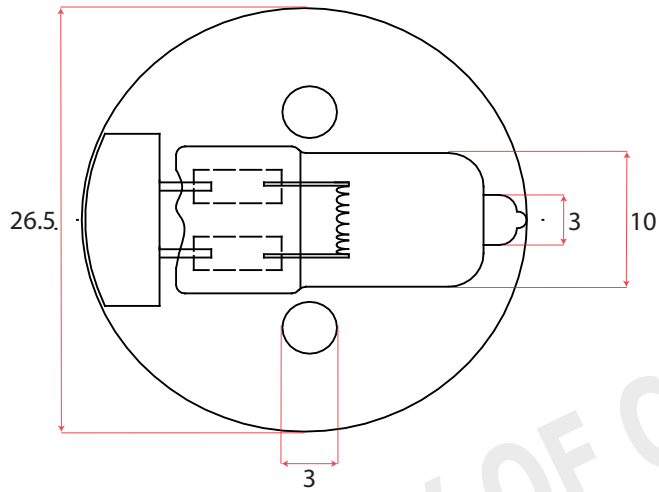

TOP VIEW

SIDE VIEW

BOTTOM VIEW

+ / - 5% All Dimensions In MM

Part Number	05-007A
Voltage	12v
Testing Voltage	13.2v
Wattage	20w ± 10%
Lumen	300LM ± 12%
Life	200 Hours
Base Type	BA15s
Sound Output	85dB

CurrentCare Ltd