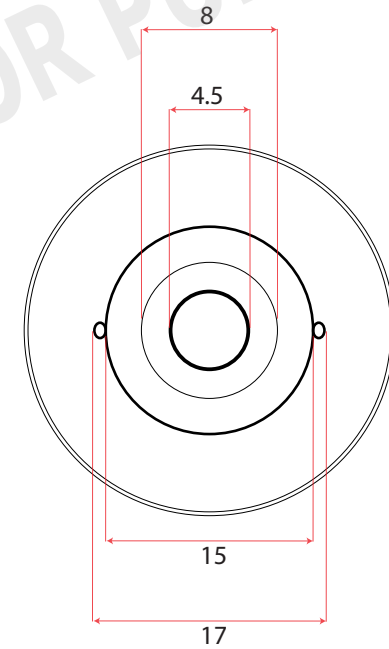

TOP VIEW

SIDE VIEW

BOTTOM VIEW

+ / - 5% All Dimensions In MM

Part Number	05-007A
Voltage	12v
Testing Voltage	13.2v
Wattage	20w ± 10%
Lumen	300LM ± 12%
Life	200 Hours
Base Type	BA15s
Sound Output	85dB

CurrentCare Ltd